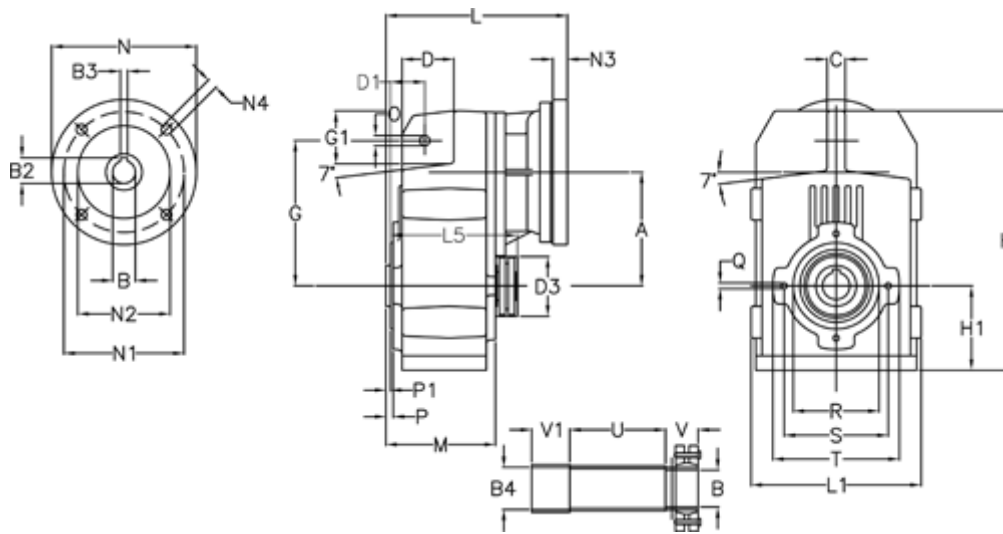

Article number: 29560271875220

Description: Shaft mounted gear  
A254S-718,7-P63B5

## Measures

A = 128.75	D1 = 43.5	I5 = 197.5	P1 = 3.5	V1 = 40
B = 31	d3 = 83	M = 135.5	Q = M10x14	
B1 = 11	G = 162	N = 140	R = 110	
B2 = 12.8	G1 = 58.0	N1 = 115	S = 130	
B3 = 4	H = 290.5	N2 = 95	T = 150	
B4 = 32	H1 = 93.5	N4 = M8x19	Tightening torque N m = 14.5	
C = 20	L = 268.5	O = 13	U = 96.0	
D = 57.0	L1 = 188	P = 6.0	V = 38	